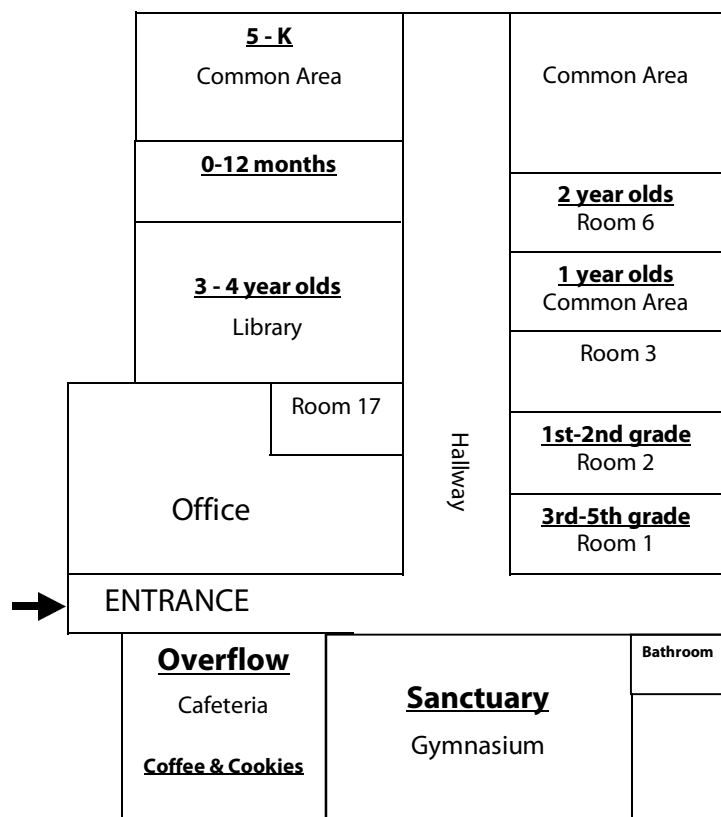

Sunday Children's Ministry

Like a tree planted by the rivers of water, that bringeth forth his fruit in his season; his leaf also shall not wither; and whatsoever he doeth shall prosper.

Service Times

Sunday 9:00 am & 11:00 am
Wednesday 7:00 pm